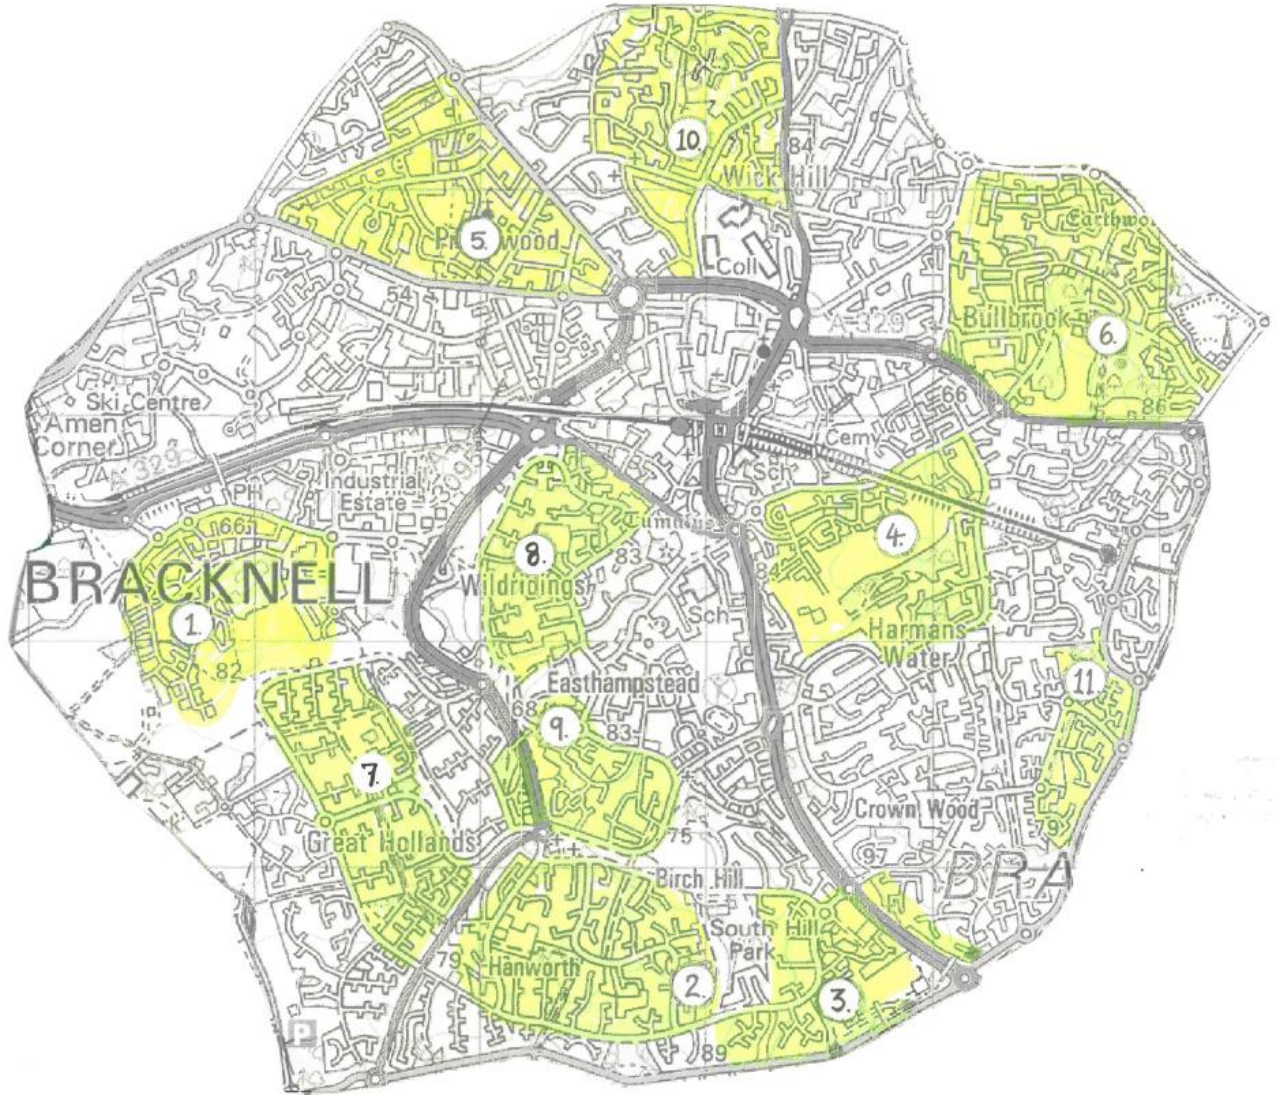

THE GREAT BRITISH SPRING CLEAN 2017

Saturday 4th March 10am

CONTINENTAL LANDSCAPES LTD

START POINTS			
1.	Jennett's Park Community Centre Car Park 1 Tawny Owl Square, RG12 8EB	6.	Lily Hill Park, Lily Hill Road Car Park Lily Hill Road, RG12 2RX
2.	Birch Hill Community Centre Car Park Leppington, RG12 7WW	7.	Great Hollands Shops Car Park Great Hollands Sq, Wordsworth, RG12 8UX
3.	Birch Hill Recreational Ground Car Park Ringmead, RG12 7AQ	8.	Wildridings Shops Wildridings Square, Deepdale, RG12 7SJ
4.	The Parks Community Centre Car Park 8-10 Nicholson Park, RG12 9QN	9.	St Michael & St Mary Magdalene Church Car Park , Crowthorne Rd, RG12 7ER
5.	Priestwood Community Centre Car Park Priestwood Court Road, RG42 1TU	10.	Braybrooke Recreation Ground Car Park , Makepiece Rd, RG42 2HG
		11.	Savernake Park Car Park , Savernake Way & Mendip Road junction, RG12 0UX